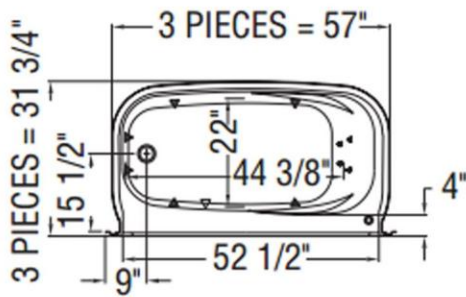

Aspen 1 Piece

MICRO-JETS SYSTEM

AIR SYSTEM

Aspen 3 Piece

MICRO-JETS SYSTEM

AIR SYSTEM

All dimensions are approximate. Structure measurements must be verified against the unit to ensure proper fit