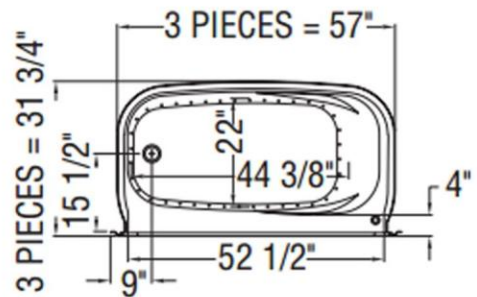

Aspen 1 Piece

MICRO-JETS SYSTEM

AIR SYSTEM

Aspen 3 Piece

MICRO-JETS SYSTEM

AIR SYSTEM

All dimensions are approximate. Structure measurements must be verified against the unit to ensure proper fit